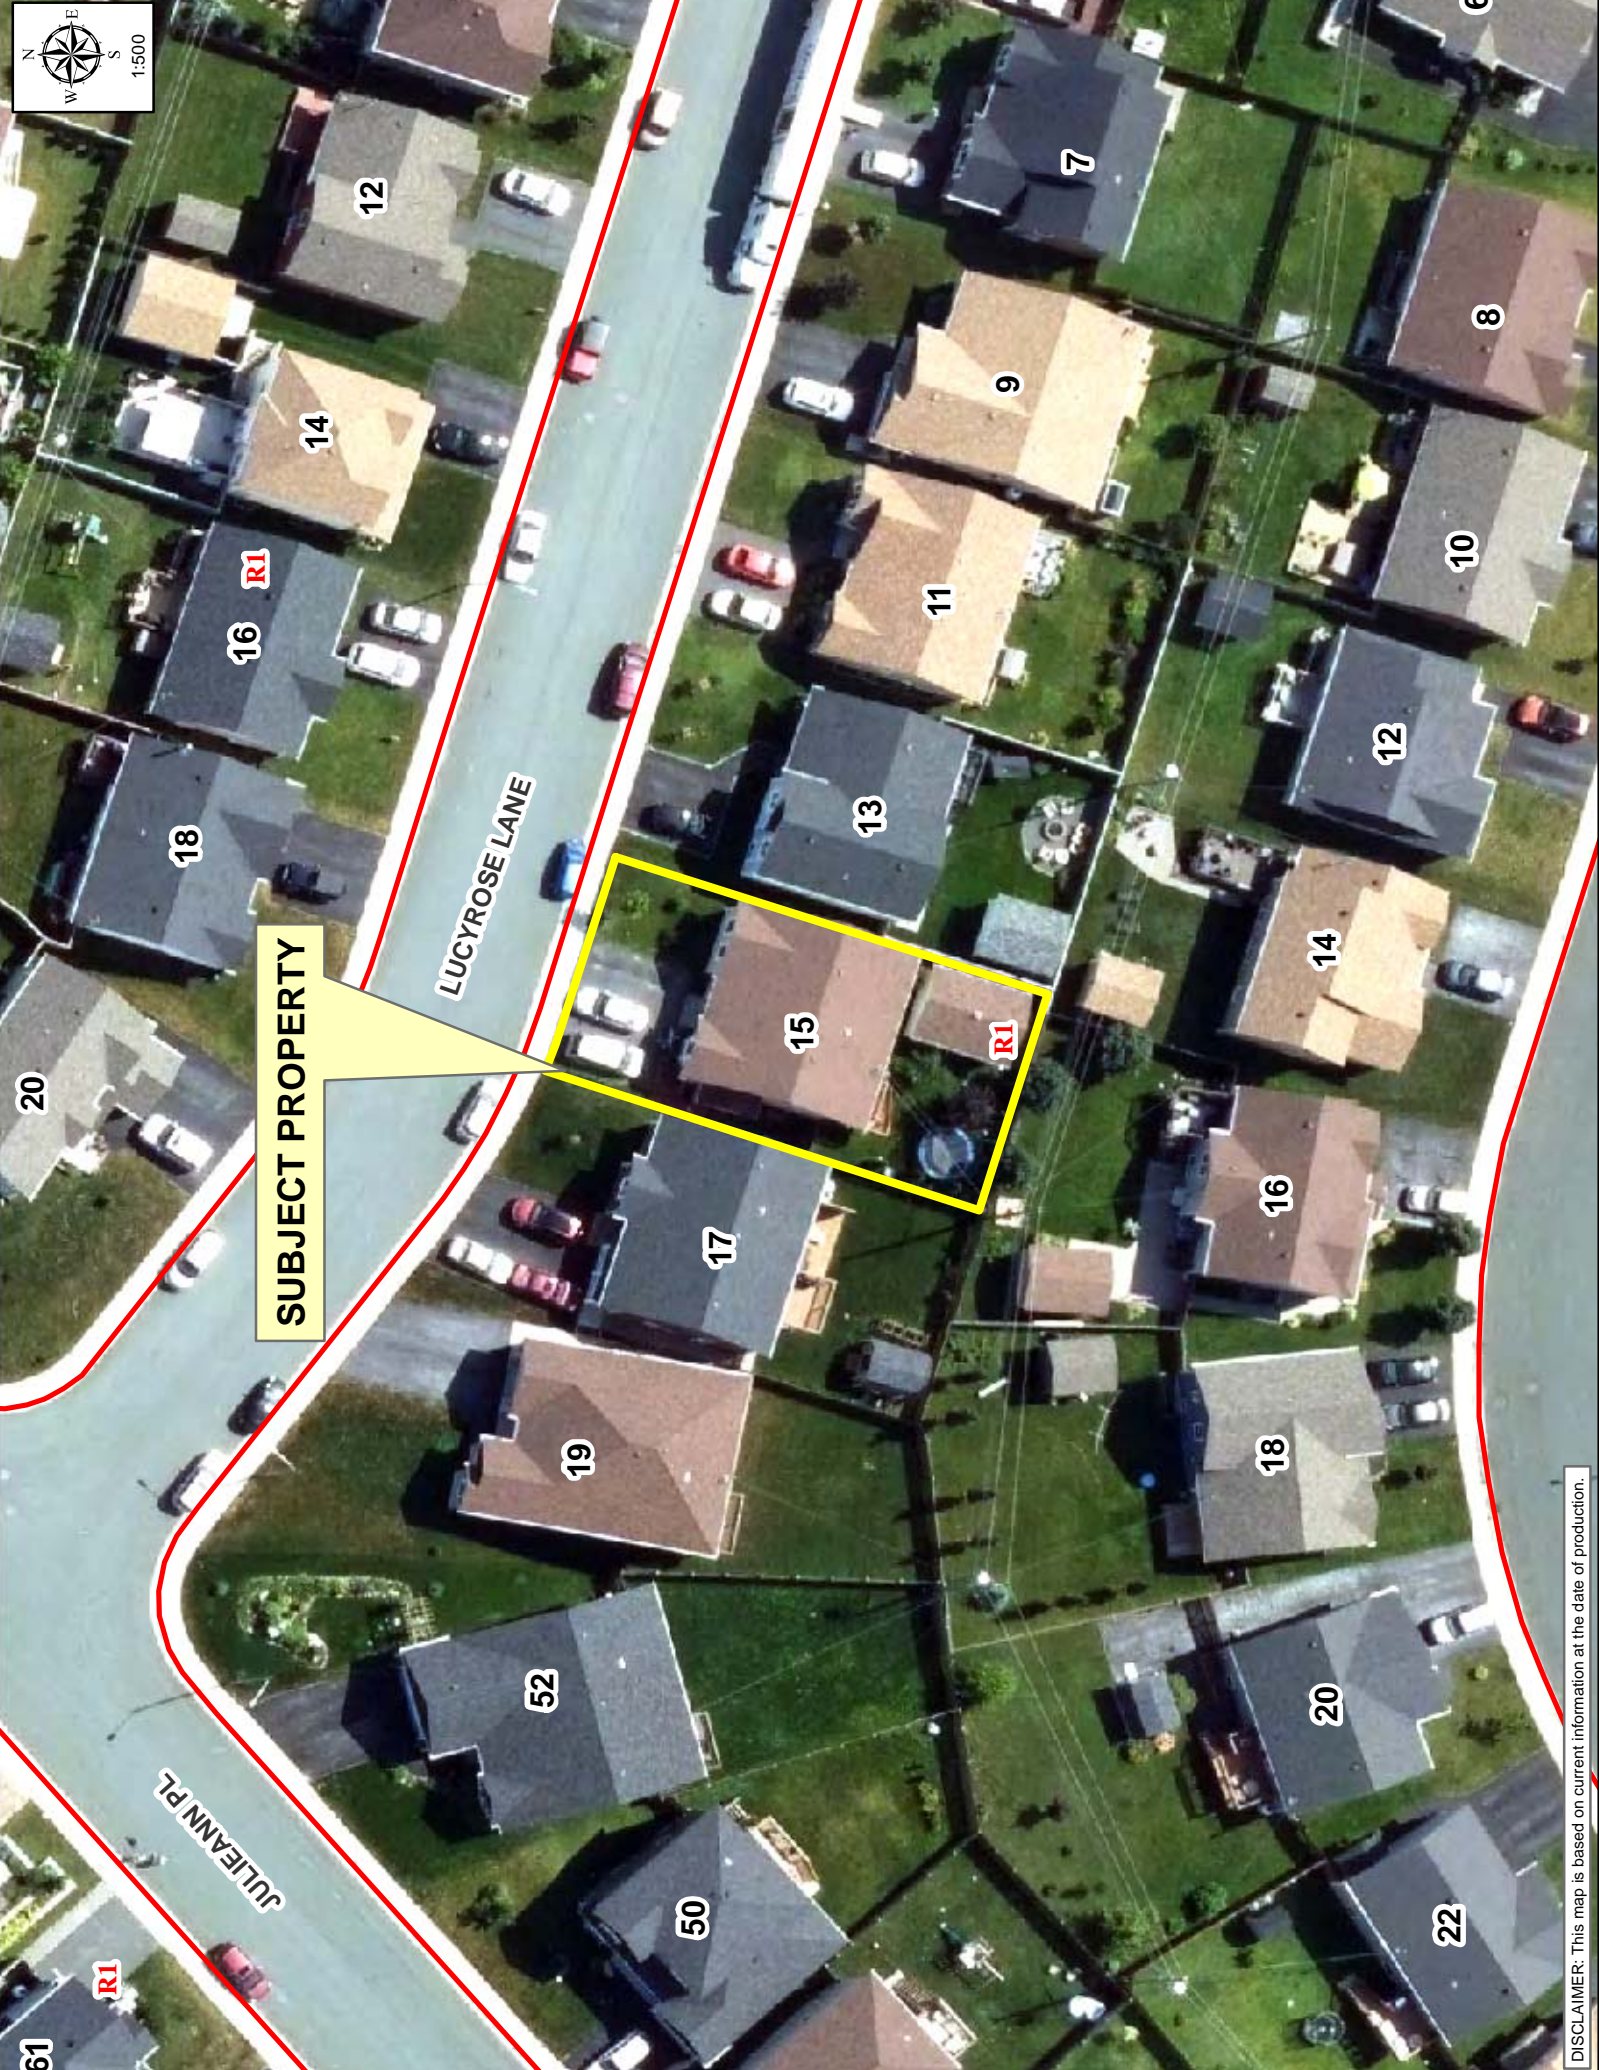

1:500

SUBJECT PROPERTY

LUCYROSE LANE

JULIANN PL

DISCLAIMER: This map is based on current information at the date of production.
W:\Engineering\Plan\applications 2016\dev\1600208-15 lucyrose lane.mxd